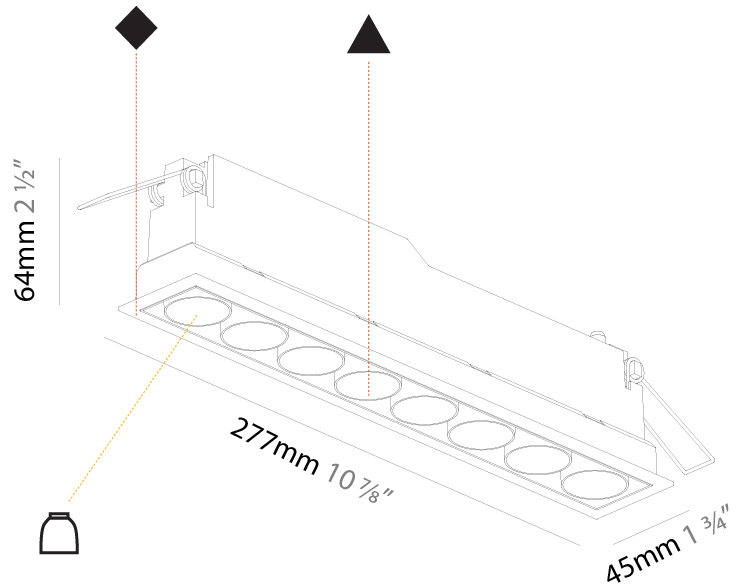

Series: Magiq
Subseries: Magiq 8 Cell Korona
Brand: Prolicht
Division: Architectural
Mounting Type: Recessed
Mounting Location: Ceiling
Subcategory: Downlight

PHYSICAL

Shape: Rectangle
Length (mm): 277
Length (in): 10 7/8
Width (mm): 45
Width (in): 1 3/4
Height (mm): 64
Height (in): 2 1/2
Ceiling Thickness (mm): 5 - 30
Ceiling Thickness (in): 3/16 - 1 3/16
Min. Recessing Depth (mm): 100
Min. Recessing Depth (in): 3 15/16
Light Distribution: Downlight
Weight (kg): 0.518
Weight (lbs): 1.15
Fixture Finish: SSR / BKV / CWI / CRY / HAB / UFT / ITA / RUA / FTG / MYG / LOD / PUS / FRO / FUP / KIA / POP / BLS / SPG / MEY / GOH / GUM / CHC / COM / ABZ / JAG / OBR / MOS / ROR
Holder Finish: WHI / BLK
Fixture Material: Aluminum Die Cast
Cut-out Measurements: 270mm / 10 5/8" x 38mm / 1 1/2"

ELECTRICAL

Lamp Type: LED (Zhaga Standard)
Input Wattage (W): 26.6
Total Output Wattage (W): 25.9
Dimming: Tri-Mode (Non-Dimming and Phase Dimming (120Vac only) and 0-10V Dimming)
Driver Included: No
Driver Location: Remote
Driver Type: Constant Current - Universal
Driver Class: Class 2
Input Voltage (V): 120 - 277
Constant Current (MA): 1050

LED

Number of LEDs: 8
Color Temperature (°K): 2700 / 3000 / 3500 / 4000
Max. Delivered Lumen (lm): 1570 / 1700 / 1725 / 1760
Nominal Lumen (lm): 1760 / 1900 / 2040 / 1980
CRI: >90 CRI
Lamp Life (hrs): 50000

OPTICAL

Reflector: 8 / 14 / 34

RATINGS AND CERTIFICATIONS

Certified By: CSA Certified to UL and CSA Standards
IP rating: IP20