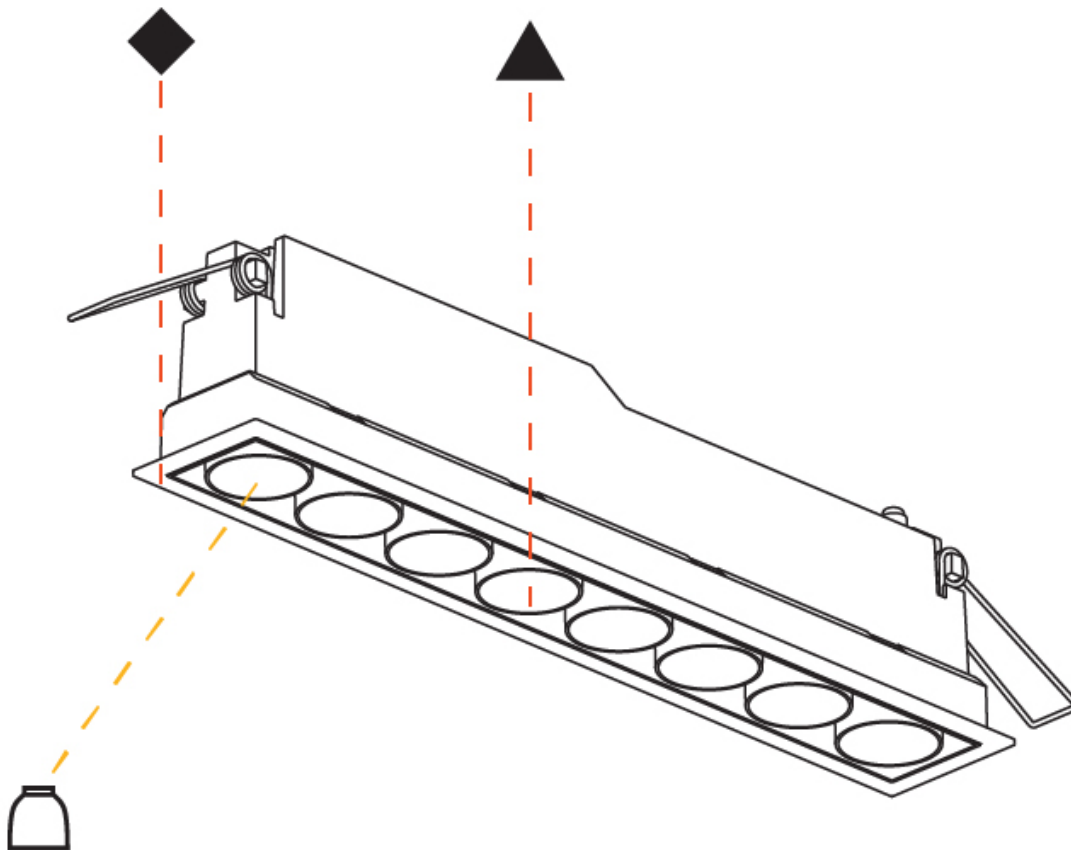

MAGIQ 8 CELL KORONA RECESSED

A35151-

PROJECT	_____
TYPE	_____
SPECIFIER	_____
QUANTITY	_____
DATE	_____