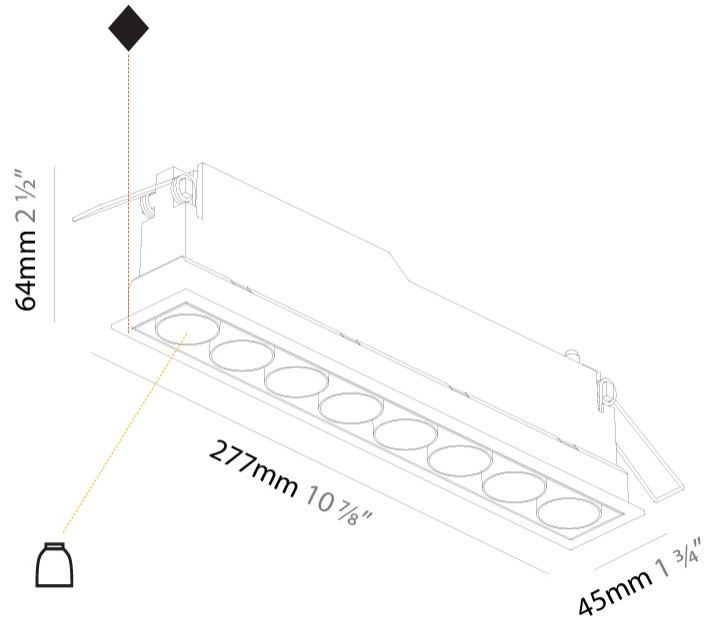

PHYSICAL

Shape: Rectangle
Length (mm): 277
Length (in): 10 7/8
Width (mm): 45
Width (in): 1 3/4
Height (mm): 64
Height (in): 2 1/2
Ceiling Thickness (mm): 10 / 12.5 / 15 / 25 / 30
Ceiling Thickness (in): 3/8 or 1/2 or 9/16 or 1 or 1 3/16
Min. Recessing Depth (mm): 100
Min. Recessing Depth (in): 3 15/16
Light Distribution: Downlight
Weight (kg): 0.518
Weight (lbs): 1.14
Fixture Finish: SSR / BKV / CWI / CRY / HAB / UFT / ITA / RUA / FTG / MYG / LOD / PUS / FRO / FUP / KIA / POP / BLS / SPG / MEY / GOH / GUM / CHC / COM / ABZ / JAG / OBR / MOS / ROR
Holder Finish: WHI / BLK
Fixture Material: Aluminum Die Cast
Cut-out Measurements: 270mm / 10 5/8" x 38mm / 1 1/2"

ELECTRICAL

Lamp Type: LED (Zhaga Standard)
Input Wattage (W): 27
Total Output Wattage (W): 25.9
Dimming: Tri-Mode (Non-Dimming and Phase Dimming (120Vac only) and 0-10V Dimming)
Driver Included: No
Driver Location: Remote
Driver Type: Constant Current - Universal
Driver Class: Class 2
Input Voltage (V): 120 - 277
Constant Current (MA): 1050

LED

Number of LEDs: 8
Color Temperature (°K): 2700 / 3000 / 3500 / 4000
Max. Delivered Lumen (lm): MAX 1561 / 1685 / 1721 / 1756
Nominal Lumen (lm): 1760 / 1900 / 1940 / 1980
CRI: >90 CRI
Lamp Life (hrs): 50000

OPTICAL

Reflector: 8 / 14 / 34

RATINGS AND CERTIFICATIONS

Certified By: CSA Certified to UL and CSA Standards
IP rating: IP20

100mm
3 15/16"

5 - 30 mm
3/16" - 1 3/16"

270mm x 38mm
10 5/8" x 1 1/2"